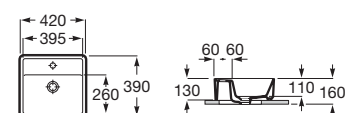

THE GAP SQUARE 枱上盆 (有龍頭孔)

A3270MM000 白色 420x390mm $1,990