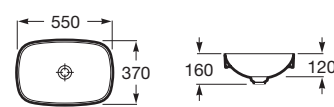

* A32752R000 白色 ø370mm \$3,390

*此款不設滿水孔裝置

INSPIRA 柔方形半嵌入式枱上盆

* A32750R000 白色 370x370mm \$3,390

*此款不設滿水孔裝置

INSPIRA 柔方形半嵌入式枱上盆

* A327504000 白色 550x370mm \$3,690

*此款不設滿水孔裝置