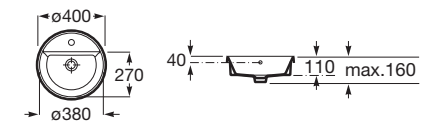

THE GAP SQUARE 枱上盆 (有龍頭孔)

A3270MN000 白色 600x420mm \$2,990

THE GAP ROUND 枱上盆

A3270Y1000 白色 550x390mm \$2,790

THE GAP ROUND 枱上盆 (有龍頭孔)

A3270Y0000 白色 550x400mm \$2,890

THE GAP ROUND 半嵌入式枱上盆

* A3270Y3000 白色 ø390mm \$1,690