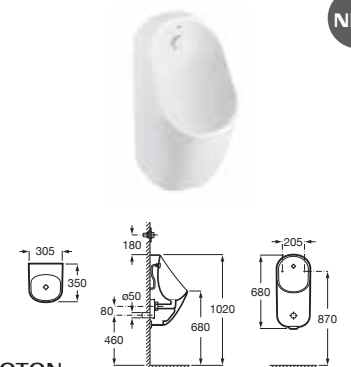

PROTON
小便器 (後進水)
A3590J300C $4,390 305 350 680 mm

NEW