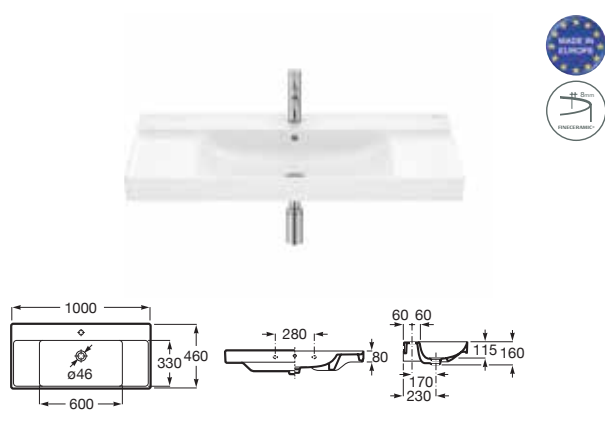

ONA 掛牆盆
A32768A000 白色 1000x460mm $3,490