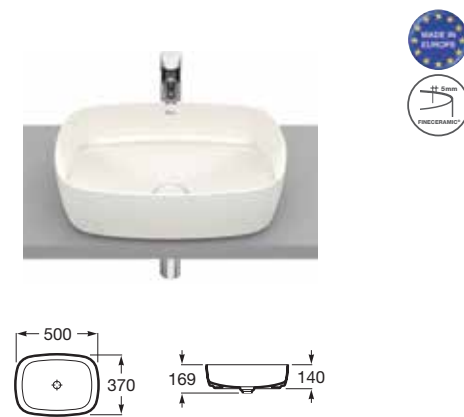

INSPIRA 柔方形枱上盆

A327500650	米色 500x370mm	$5,390

*此款不設滿水孔裝置