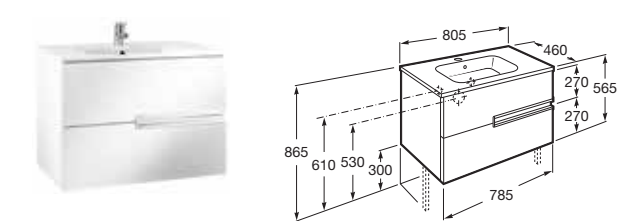

VICTORIA N
雙開門面盆櫃 + 一體式面盆

* A856670806	白色烤漆 800x450x565mm	
配 A32799C000		$5,200