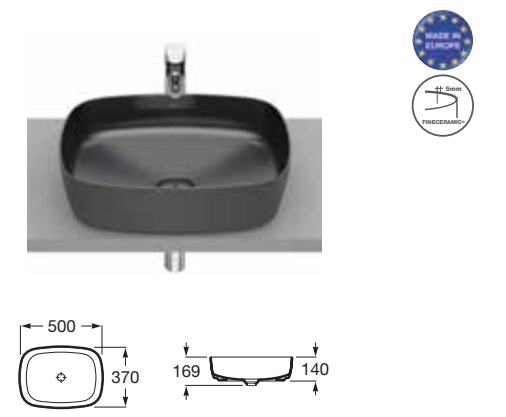

INSPIRA 柔方形枱上盆

A327500640	瑪瑙色 500x370mm	$5,390

*此款不設滿水孔裝置