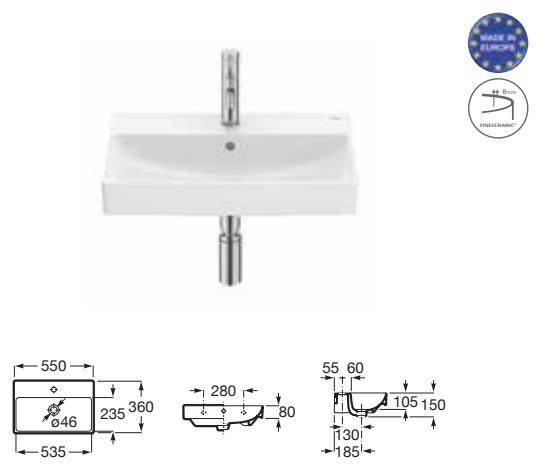

ONA 掛牆盆
A327682000 白色 450x360mm $1,680