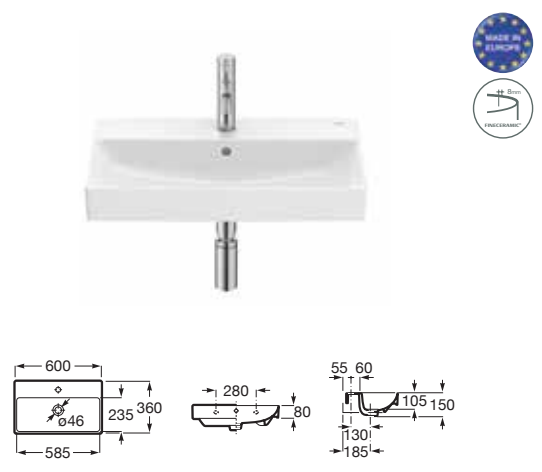

ONA 掛牆盆
A32768E000 白色 500x360mm $1,860