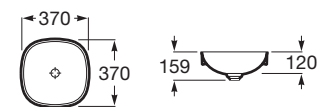

INSPIRA 柔方形半嵌入式枱上盆

* A32750R000 白色 370x370mm $3,390

*此款不設滿水孔裝置