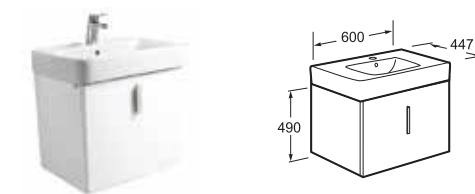

Transform the look and feel
of your bathroom space

Victoria Basic

VICTORIA BASIC
雙開門面盆櫃 + 一體式面盆

* A856785806	白色烤漆 800x450x565mm	
配 A32799C000		\$4,250

VICTORIA N
雙開門面盆櫃 + 一體式面盆

* A856670806	白色烤漆 800x450x565mm	
配 A32799C000		\$5,200