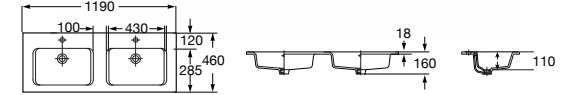

THE GAP 一體式面盆 (雙盆)

A3279A0000 白色 1190x460mm $2,690