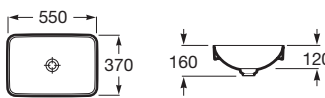

* A32752R000 白色 ø370mm \$3,390

*此款不設滿水孔裝置

INSPIRA 柔方形半嵌入式枱上盆

* A32750R000 白色 370x370mm \$3,390

*此款不設滿水孔裝置

INSPIRA 柔方形半嵌入式枱上盆

* A327504000 白色 550x370mm \$3,690

*此款不設滿水孔裝置