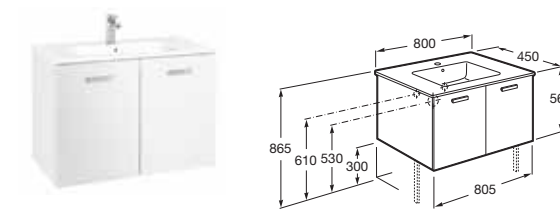

Transform the look and feel
of your bathroom space

Victoria Basic

VICTORIA BASIC
雙開門面盆櫃 + 一體式面盆

* A856785806	白色烤漆 800x450x565mm	
配 A32799C000		$4,250