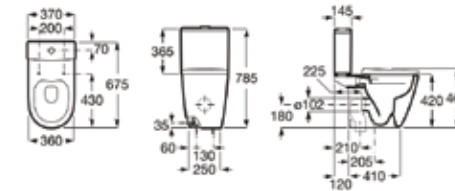

ONA RIMLESS 分體座廁

	A341681000	
+	A342687000 地排210mm或橫排自由咀	
配	A801E12001 專利SUPRALIT®抗菌油壓式廁板	$5,090