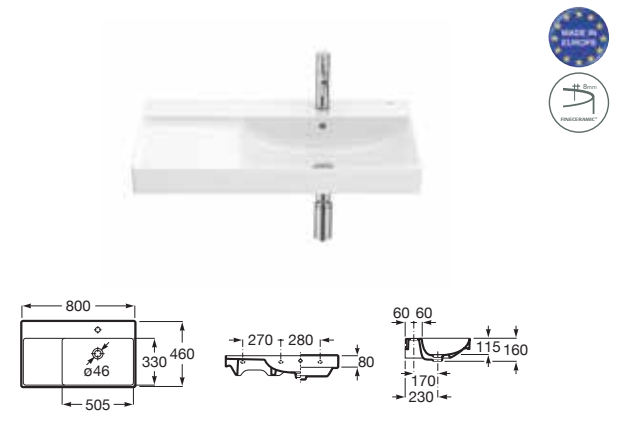

ONA 掛牆盆
A327688000 白色 800x460mm $2,200