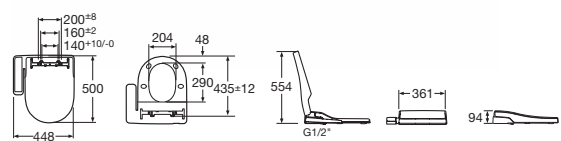

Side control 側面控制

MULTICLEAN® X BASIC ROUND

A804035005 時尚圓形電子廁板 $4,890

MULTICLEAN® X BASIC SOFT

A804036005 時尚柔方形電子廁板 $4,890

1. 可與以下座廁配套使用:
2. Ona
   - N-Meridian
   - The Gap Round
   - The Gap Round Rimless座地
   - The Gap Round Rimless掛牆
   - Giralda
   - Giralda連體
   - Atis

1. 可與以下座廁配套使用:
2. The Gap (中國製)
   - The Gap (中國製) 連體
   - The Gap Rimless座地
   - The Gap Rimless掛牆