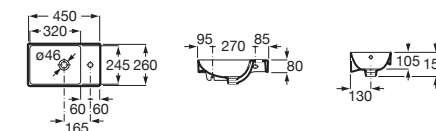

ONA 掛牆盆

A327681000 白色 450x260mm	$1,680