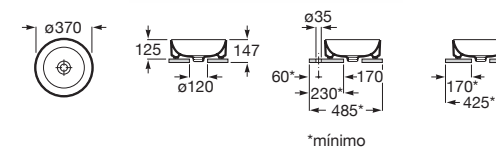

ONA 枱上盆

A32768J000 白色 ø370mm	$2,190

*此款不設滿水孔裝置