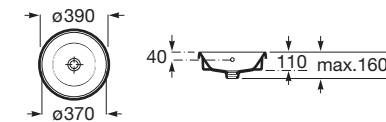

THE GAP SQUARE 枱上盆 (有龍頭孔)

A3270MN000 白色 600x420mm \$2,990

THE GAP ROUND 枱上盆

A3270Y1000 白色 550x390mm \$2,790

THE GAP ROUND 枱上盆 (有龍頭孔)

A3270Y0000 白色 550x400mm \$2,890

THE GAP ROUND 半嵌入式枱上盆

* A3270Y3000 白色 ø390mm \$1,690