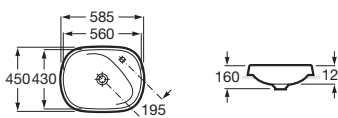

BEYOND 半嵌入式枱上盆

A3270B6640 瑪瑙色 585x450mm $5,890

*此款不設滿水孔裝置