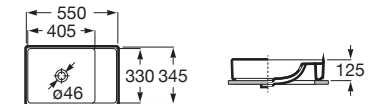

ONA 枱上盆

A32768C000 白色 550x345mm	$2,860