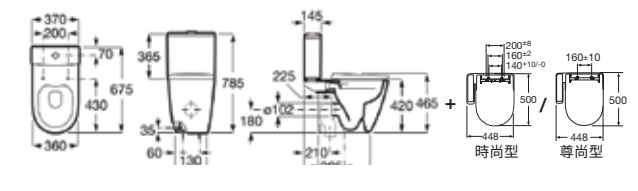

DESIGN

Versatility is key. Slim basins feature a more subtle yet durable design with faucets, in perfect harmony with the shape of the spout.

多功能性是關鍵，細長的面盆具有更多微妙而耐用的設計，與壺嘴形狀的水龍頭完美協調。

ONA RIMLESS 分體座廁

	A341681000	
+	A342687000 地排210mm或橫排自由咀	
配	A801E12001 專利SUPRALIT®抗菌油壓式廁板	\$5,090