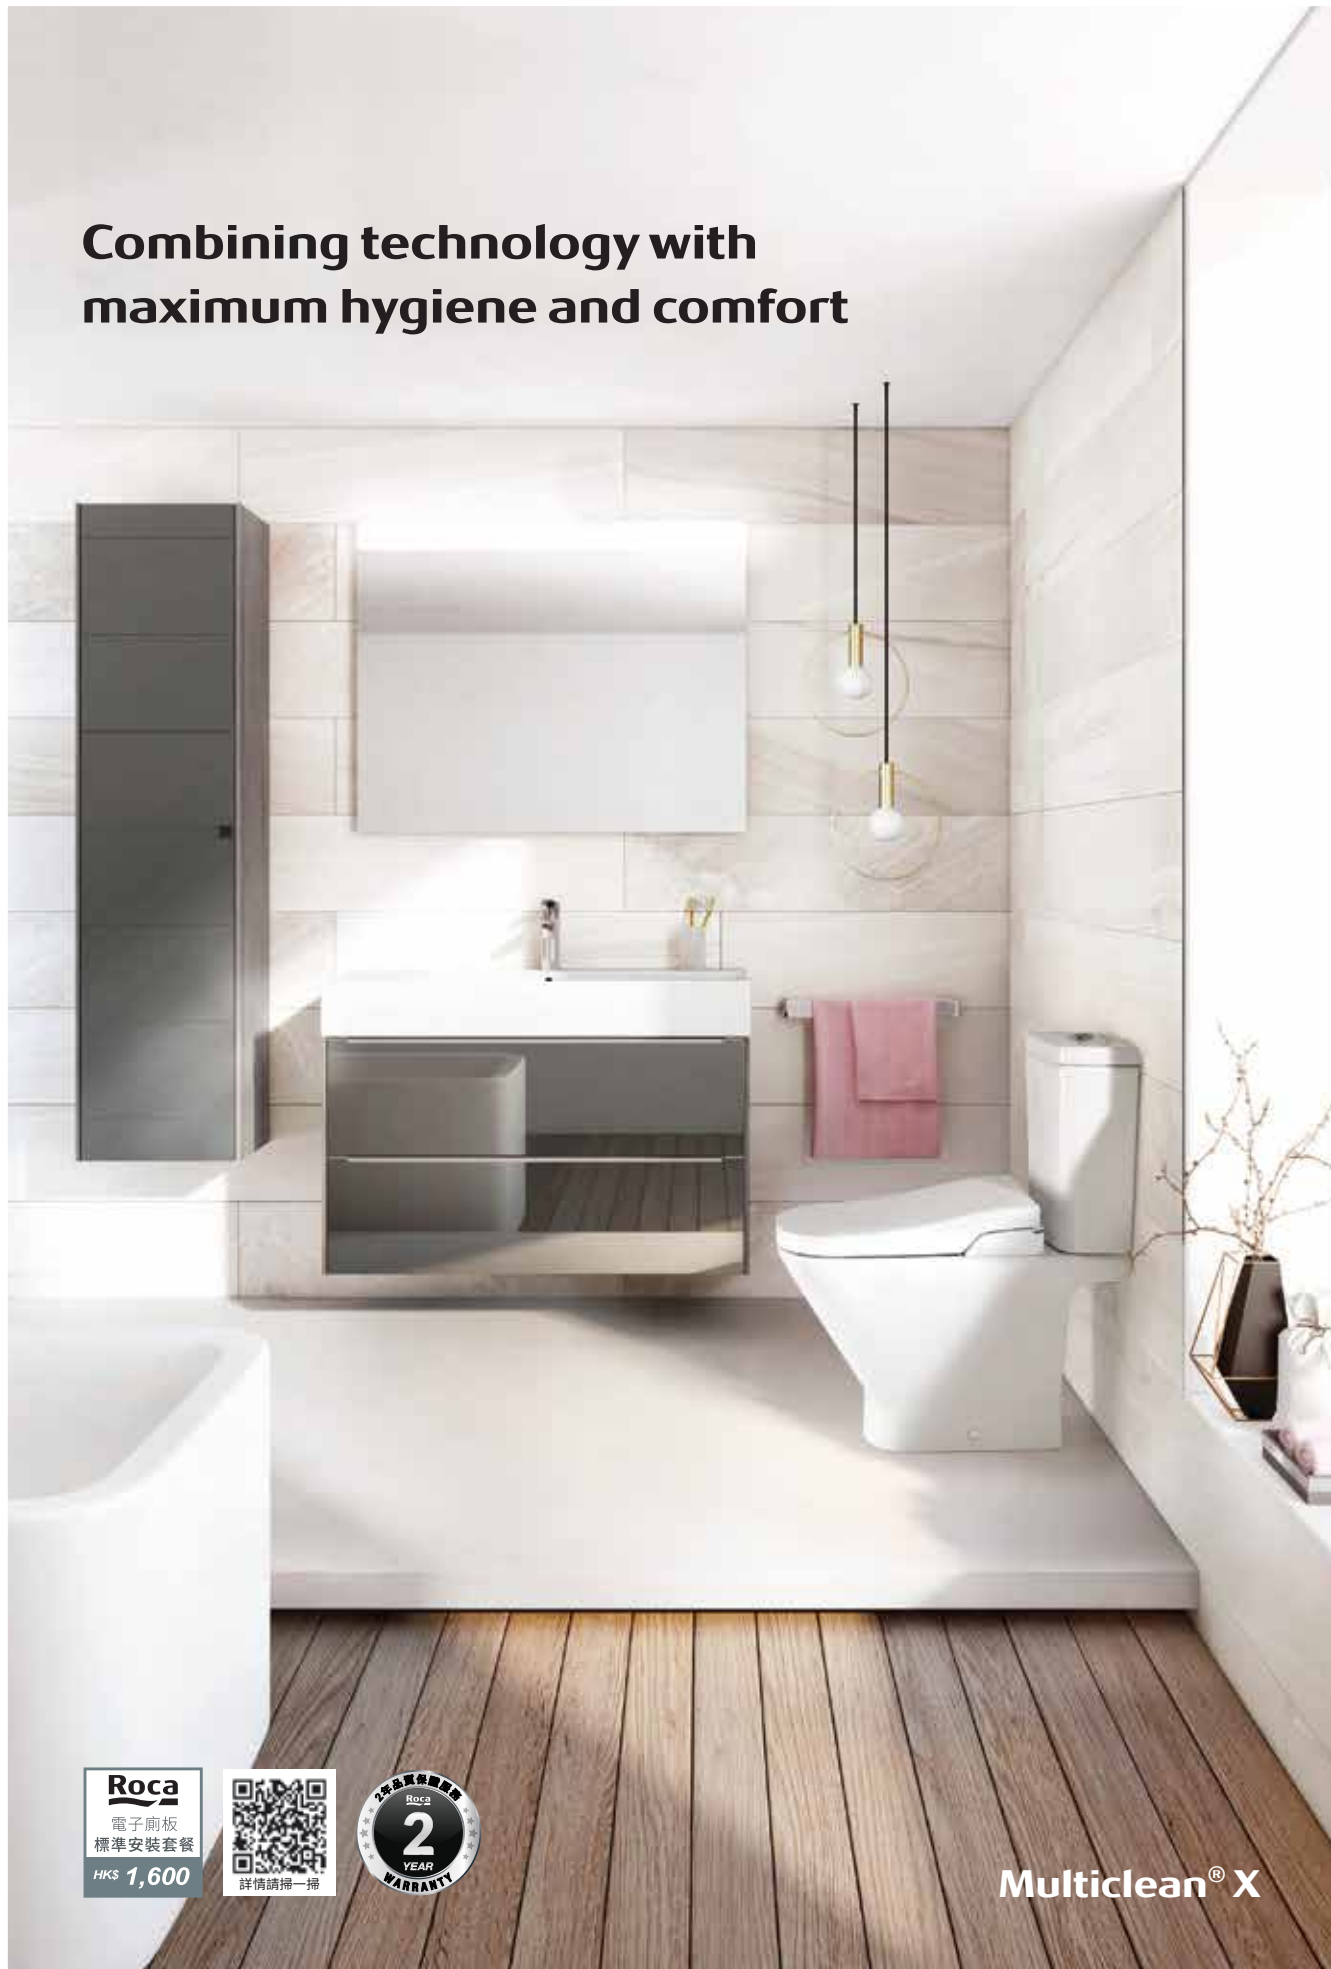

Combining technology with
maximum hygiene and comfort

Roca
電子廁板
標準安裝套餐
HK\$ 1,600

詳情請掃一掃

Multiclean® X

MULTICLEAN® X 電子廁板

Ergonomic seat design
座圈人體工程學設計

Soft-close seat and cover
緩降座圈和蓋板

Slim technology integrated in the seat
一體化纖薄技術