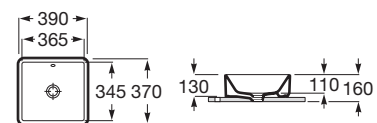

THE GAP SQUARE 枱上盆

A3270ML000 白色 390x370mm $1,890